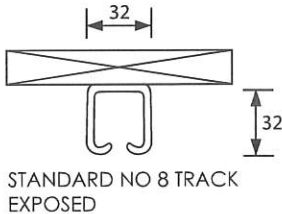

WoodFold Series

Concertina folding door solutions

Measure Sheet

TRANS-SPACE

T: +64 9 274 4089
E: sales@trans-space.co.nz
W: www.trans-space.co.nz

12 Lovegrove Crescent, Otara
PO Box 58-070, Botany, Manukau
Auckland 2163

BILLING CUSTOMER OR COMPANY

PHONE DATE PURCHASE NO.

☐ Trans-Space Delivery

DELIVERY ADDRESS:

☐ Trans-Space Installation

NAME OF CONTACT AND NUMBER

PROJECT

SITE ADDRESS:

Type of Doors

☐ WOODFOLD 500 (129mm panels)

☐ WOODFOLD 800 (195mm panels)

Door Makeup - Select one

☐ Single door

☐ Pair of doors

☐ Rolling post (extra cost)

Track and Moulds- Standard Colour: ARCTIC WHITE