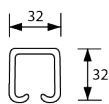

TRACK

No 8 Track
Available in
ArcticWhite*

COLOURS

Standard Synthetic Melamine Veneer - refer to Bestwood Melamine website.

www.bestwood.co.nz/products/bestwood-melamine/collection/colours/

*Consult with Trans-Space for more hardware options and colour and finish available.