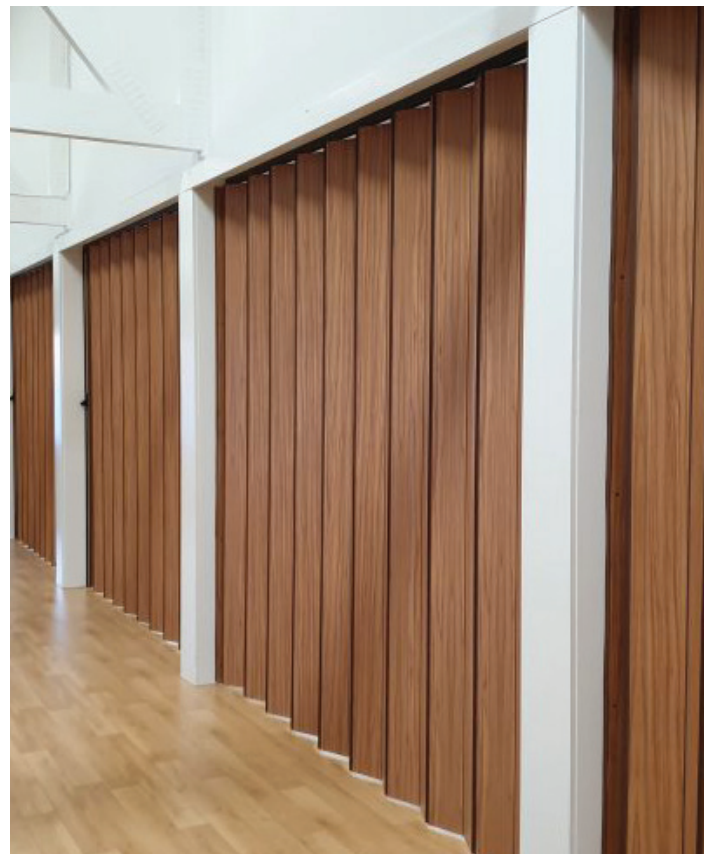

WoodFold Series

Concertina Folding door solutions

Folding doors are the perfect way to reduce the space taken up by standard solid doors or simply divide one area from another.

These Concertina accordion doors makes an ideal divider for doorways and openings that won't fit a swinging door - to conceal your laundry, divide an office, restaurant or church, create a wardrobe or simply maximise the use of a larger space than you need.

Includes track, hardware, screws and installation instructions.

AVAILABLE IN

TYPICAL OPENINGS

SINGLE

PAIR

ROLLING POST
(OPENS BOTH SIDES)

HANDLE

MF3 - Snib both sides
Available in Arctic
White or Black*

TRACK

No 8 Track
Available in
ArcticWhite*

COLOURS

Standard Synthetic Melamine Veneer - refer to Bestwood Melamine website.

www.bestwood.co.nz/products/bestwood-melamine/collection/colours/

*Consult with Trans-Space for more hardware options and colour and finish available.