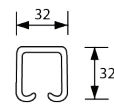

Includes track, hardware, screws and installation instructions.

AVAILABLE IN

TYPICAL OPENINGS

SINGLE

PAIR

ROLLING POST
(OPENS BOTH SIDES)

HANDLE

MF3 - Snib both sides
Available in Arctic
White or Black*

TRACK

No 8 Track
Available in
ArcticWhite*

COLOURS

Standard Vinyl - Seamate range

Other colour range is available, please consult with the Trans-Space team for more colours or samples.

*Consult with Trans-Space for more hardware options and colour and finish available.